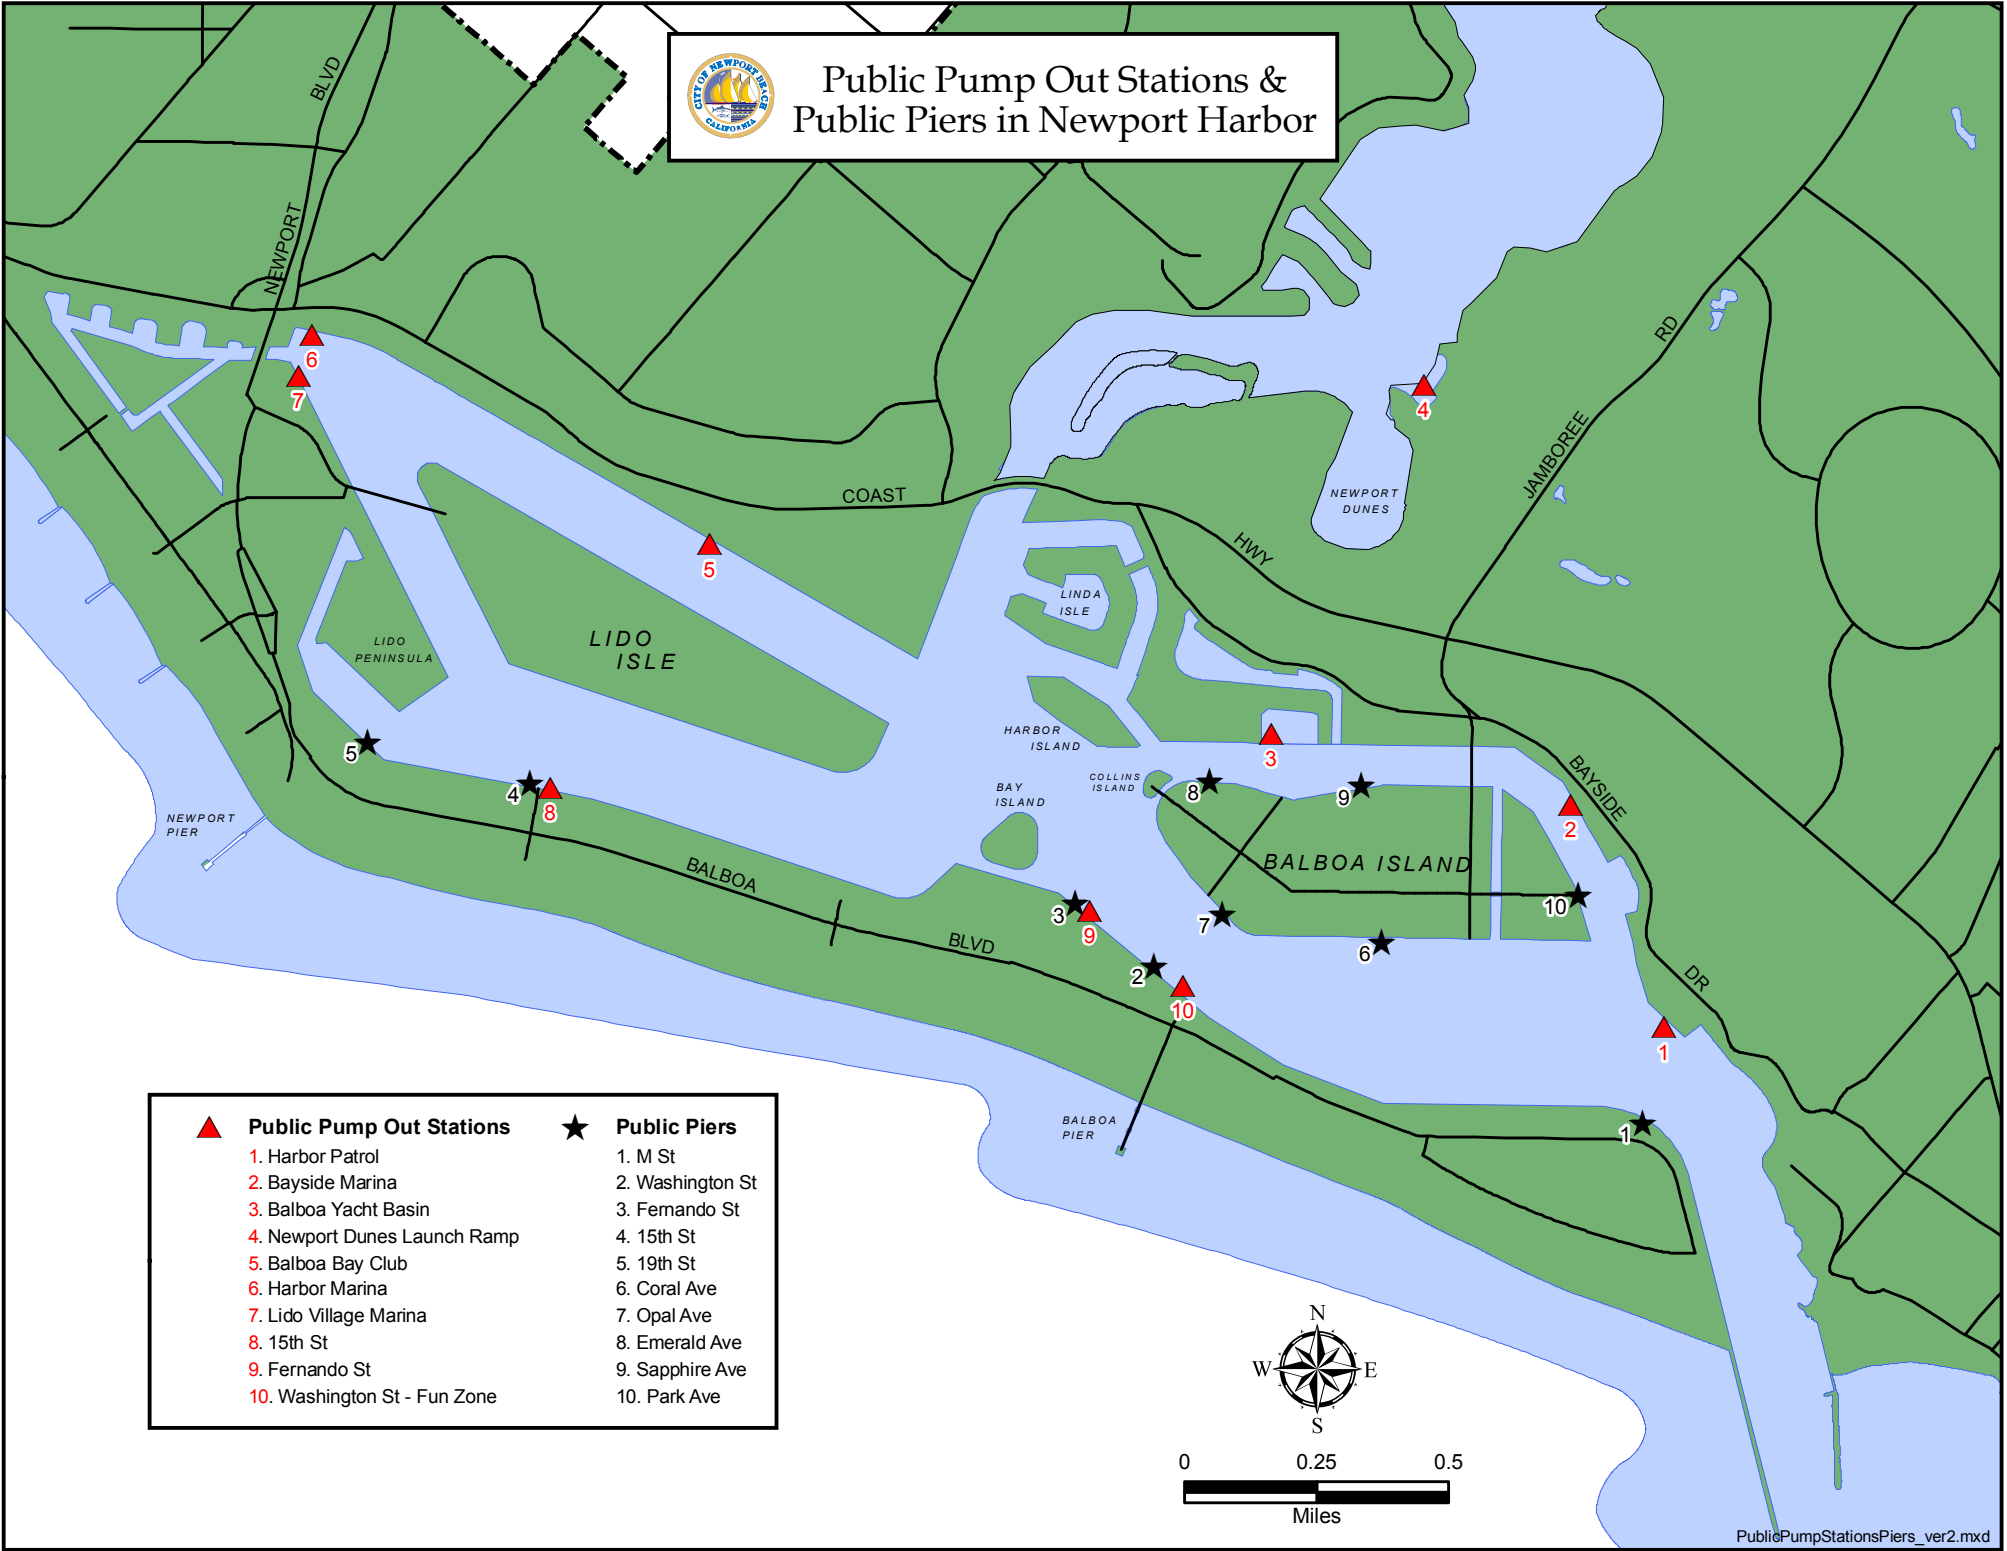

Public Pump Out Stations & Public Piers in Newport Harbor

▲ Public Pump Out Stations	★ Public Piers
1. Harbor Patrol	1. M St
2. Bayside Marina	2. Washington St
3. Balboa Yacht Basin	3. Fernando St
4. Newport Dunes Launch Ramp	4. 15th St
5. Balboa Bay Club	5. 19th St
6. Harbor Marina	6. Coral Ave
7. Lido Village Marina	7. Opal Ave
8. 15th St	8. Emerald Ave
9. Fernando St	9. Sapphire Ave
10. Washington St - Fun Zone	10. Park Ave